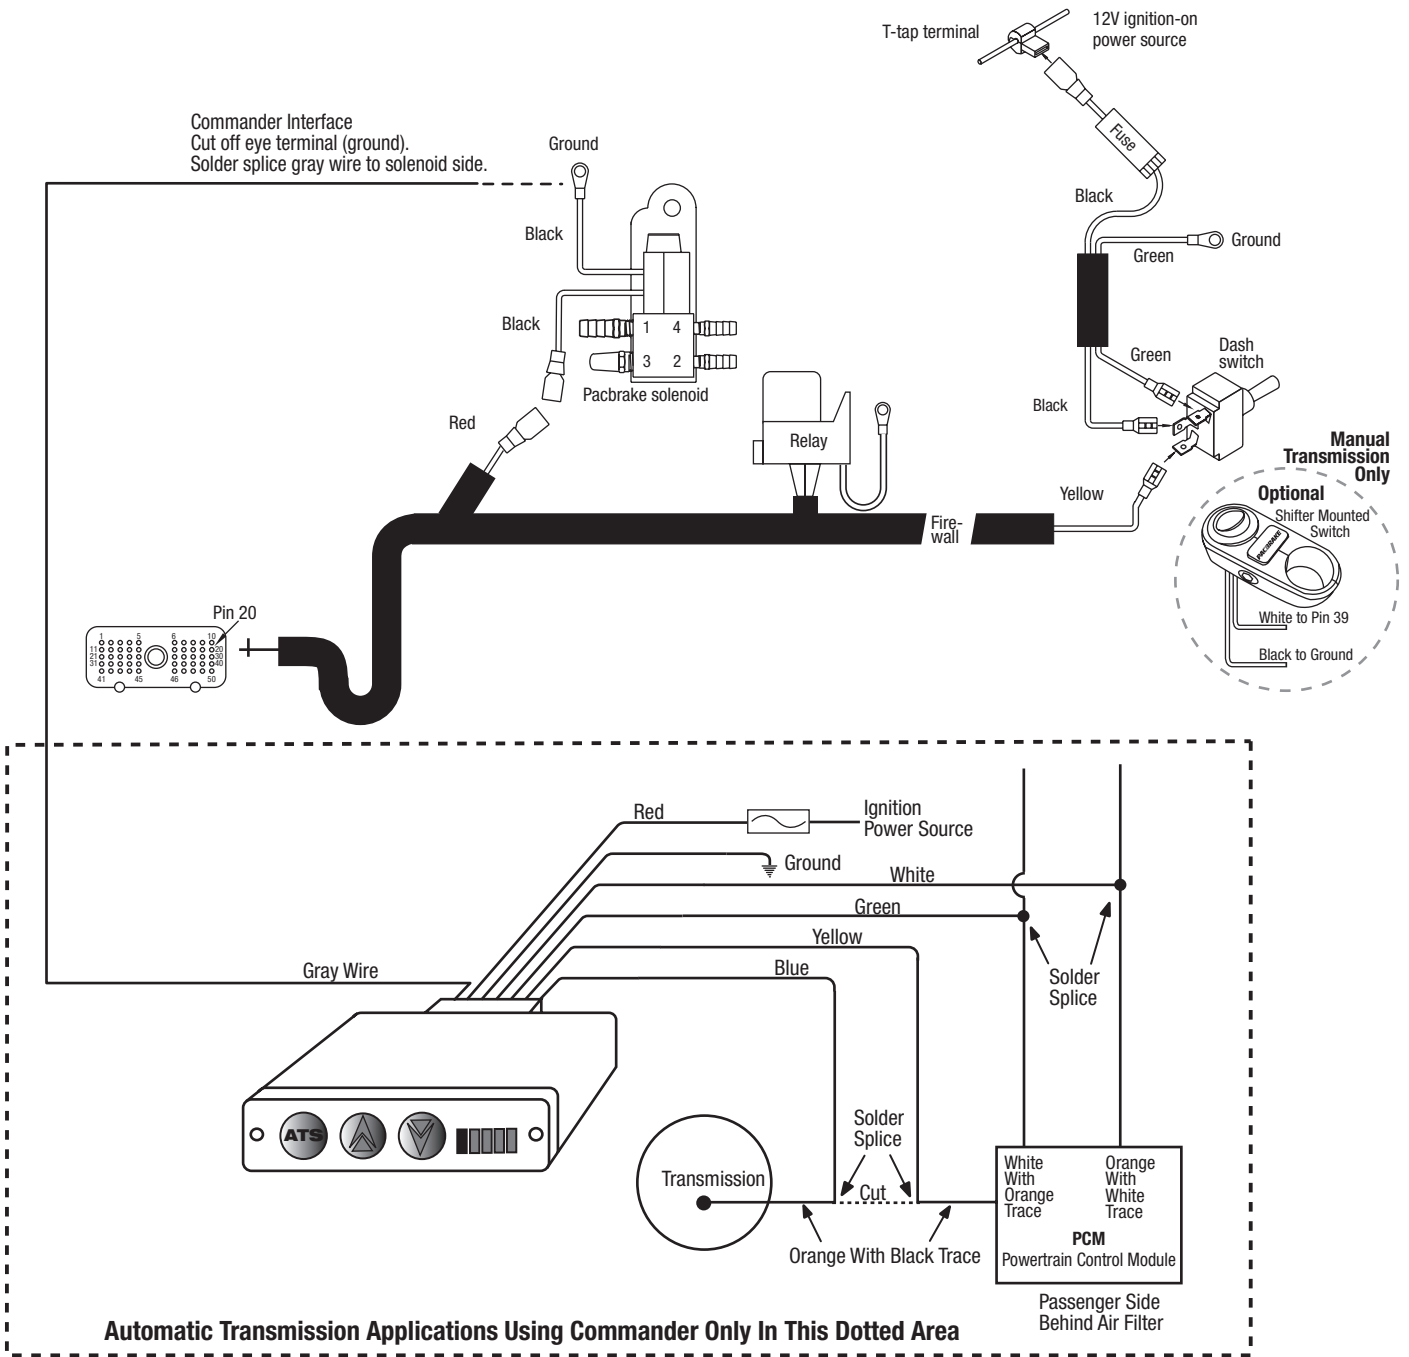

### Electrical Interface Wiring Diagram for C14024E and C14025 kits

#### Commander Connections

##### Dodge 1994 and 1995 Vehicles

VSS Pin 47 @ ECM - white with orange tracer  
TCC Pin 54 @ ECM - orange with black tracer  
OD Pin C10 @ ECM - orange with white tracer

##### Dodge 1996 to 2003 1/2 Vehicles

VSS Pin 27 @ ECM - white with orange tracer  
TCC Pin 11 @ ECM - orange with black tracer  
OD Pin C13 @ ECM - orange with white tracer