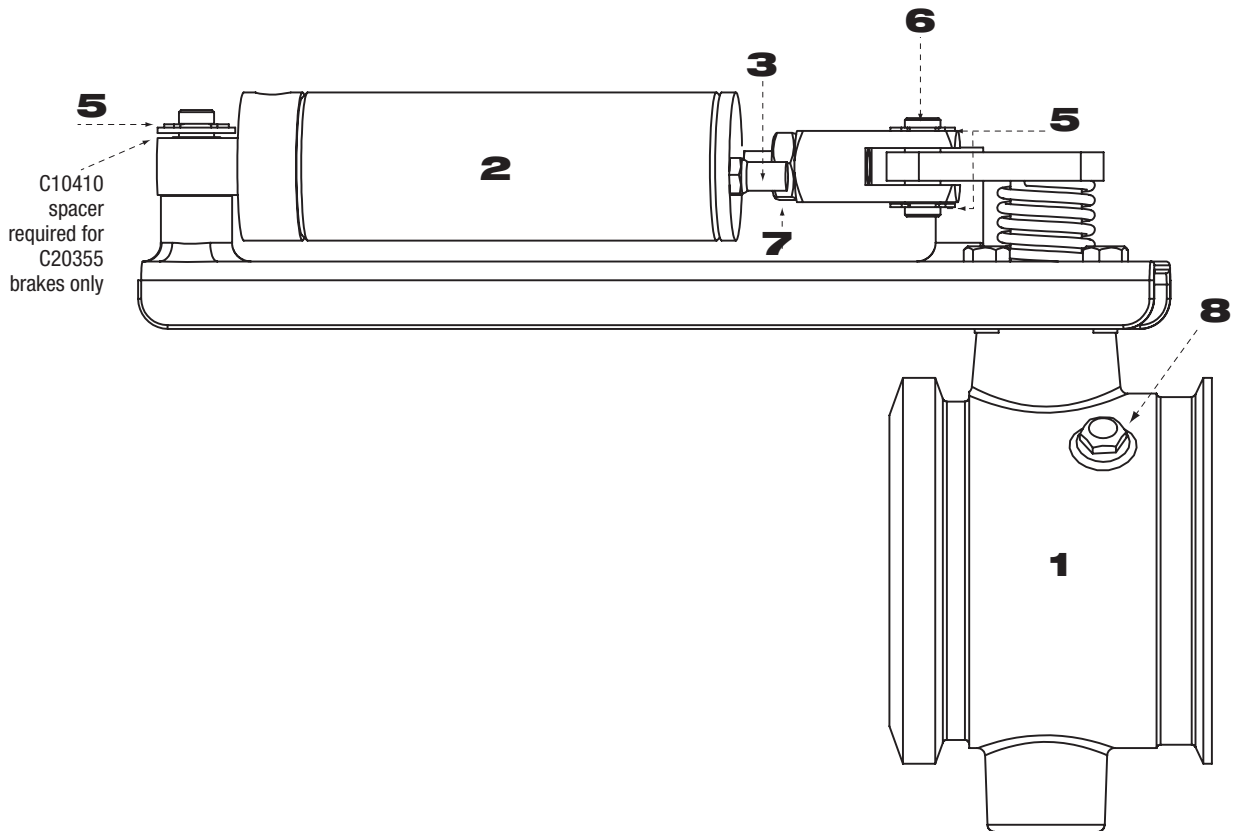

Cummins ISL - Pre 2004 - C20355
 - Post 2004 - C20347

ILLUST. #	PART #	DESCRIPTION	C20355 QTY	C20347 QTY
1	N/A	Brake Housing	1	1
2	C11596	Cylinder	1	1
3	C10833	Cylinder Muffler	1	1
4	C10415	Clevis	1	1
5	C10420	E-clip	3	3
6	C10425	Clevis Pin	1	1
7	C10430	Clevis Jam Nut	1	1
8	C11630	Hex Plug	1	1