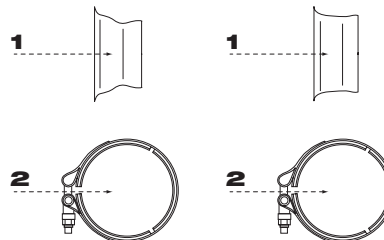

MOUNTING GROUP KITS / PARTS

C10536 5" Inline Applications 5" Exhaust Pipe

ILLUST. #	PART #	DESCRIPTION	QTY
1	C10511	Adapter	1
2	C10515	Adapter	1
3	C10620	Clamp	2

C10545 5" Inline Applications 5" Exhaust Pipe

ILLUST. #	PART #	DESCRIPTION	QTY
1	C10515	Adapter	2
2	C10620	Clamp	2

C10540 5" Inline Applications 4" Exhaust Pipe

ILLUST. #	PART #	DESCRIPTION	QTY
1	C10525	Adapter	2
2	C10620	Clamp	2

C10600 Exhaust Back Pressure

ILLUST. #	PART #	DESCRIPTION	QTY
1	C10650	Gauge	1
2	C10800	Hose	1
3	C10678	Fitting	1
4	C10677	Steel Tube	1
5	C10676	Fitting	1
6	C10775	Fitting	1

C11020 Remote Cylinder Filter

ILLUST. #	PART #	DESCRIPTION	QTY
1	C10687	Hose	1
2	C10686	Fitting	1
3	C11618	Tystrap	3