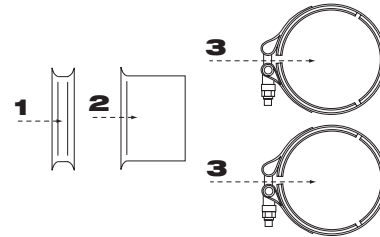

Parts Manual

Inline & Direct Mount Exhaust Brakes

PART NUMBERS: C10100 & C10250

Page 2 of 2

MOUNTING GROUP KITS / PARTS

C10536 5" Inline Applications 5" Exhaust Pipe

ILLUST. #	PART #	DESCRIPTION	QTY
1	C10511	Adapter	1
2	C10515	Adapter	1
3	C10620	Clamp	2

C10545 5" Inline Applications 5" Exhaust Pipe

ILLUST. #	PART #	DESCRIPTION	QTY
1	C10515	Adapter	2
2	C10620	Clamp	2

C10540 5" Inline Applications 4" Exhaust Pipe

ILLUST. #	PART #	DESCRIPTION	QTY
1	C10525	Adapter	2
2	C10620	Clamp	2

C10600 Exhaust Back Pressure

ILLUST. #	PART #	DESCRIPTION	QTY
1	C10650	Gauge	1
2	C10800	Hose	1
3	C10678	Fitting	1
4	C10677	Steel Tube	1
5	C10676	Fitting	1
6	C10775	Fitting	1

C11020 Remote Cylinder Filter

ILLUST. #	PART #	DESCRIPTION	QTY
1	C10687	Hose	1
2	C10686	Fitting	1
3	C11618	Tystrap	3

**Need to know more? ... Call 800-663-0096
or visit our website www.pacbrake.com**

Pacbrake® and Direct Mount® are registered trademarks of Pacbrake Company.
Other trademarks used herein are property of their respective holders. Printed in Canada.

PACBRAKE®
ENGINE & EXHAUST BRAKES

L1024.141004