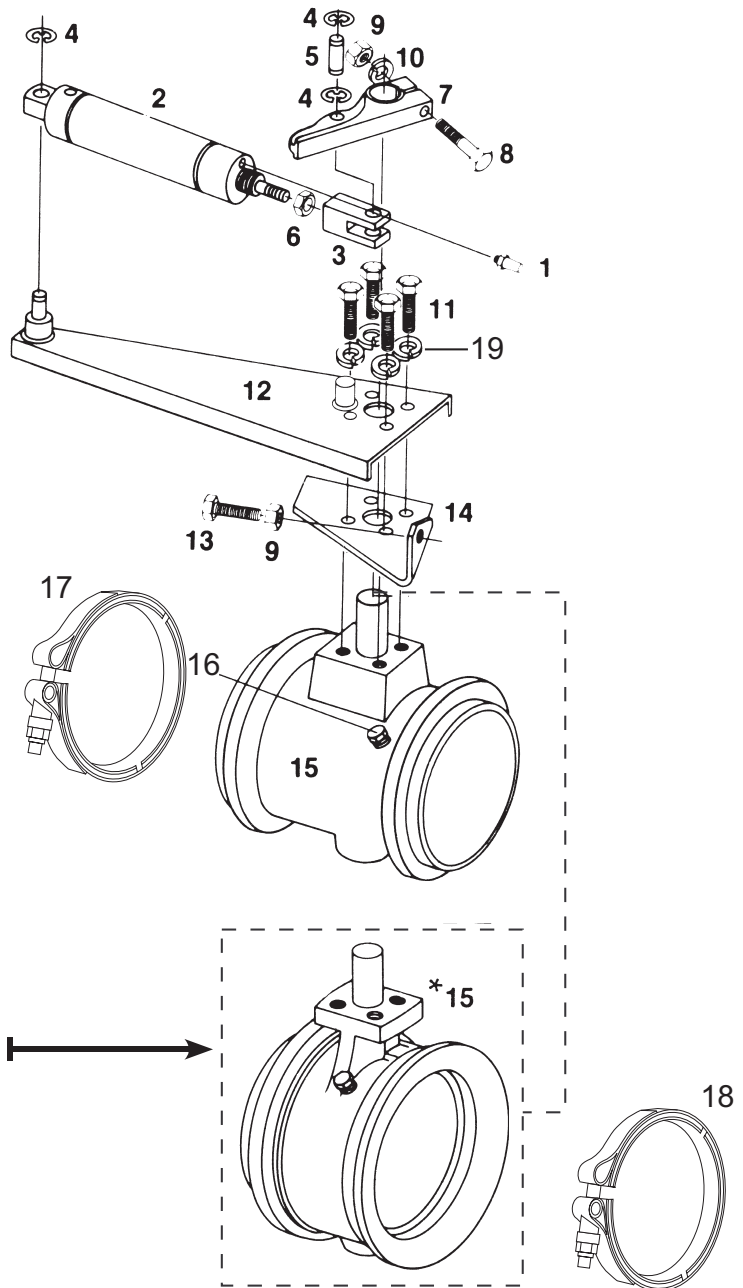

Parts Manual

Inline & Direct Mount Exhaust Brakes

PART NUMBERS: C10100 & C10250

Page 1 of 2

C10100 Exhaust Brake - 5" Inline C10250 Exhaust Brake - 5" Direct Mount

ILLUST. #	PART #	DESCRIPTION	QTY
1	C10833	Filter	1
**2	C11596	Cylinder - single	1
3	C10415	Clevis	1
4	C10420	E-clip	3
5	C10425	Clevis Pin	1
6	C10430	Locknut	1
7	C10435	Arm	1
8	C10440	Bolt-Arm	1
9	C10450	Nut	2
10	C10453	Washer	1
11	C10455	Capscrew	4
**12	C11597	Bracket	1
13	C10465	Screw-Stop	1
14	C10475	Bracket-Stop	1
15	C10500	Valve Body Inline	1
*15	C10251	Valve Body Direct	1
16	C11630	Plug-Hex	1
17	C10620	V-Clamp	2
18	C11750	V-Clamp	1
19	C10454	Washer	4

*Turbo mount exhaust brake part number C10250 has a different valve body but utilizes all the same attaching parts.

**Cylinder and bracket lengths may vary depending on brake serial number. Please record Pacbrake serial number and contact Pacbrake 800-663-0096.

This illustration shows a C10250 DirectMount® unit, which is only used with some vehicle designs. Requires one C11750 "V" Clamp to connect to the Turbocharger and one C10620 for outlet side.

NOTE: C10175 (short version of C10100) can be substituted with some slight exhaust pipe modification.

ILLUST. #	PART #	DESCRIPTION	QTY
1	C10650	Gauge	1
2	C10800	Hose	1
3	C10678	Fitting	1
4	C10677	Steel Tube	1
5	C10676	Fitting	1
6	C10775	Fitting	1

C11020 Remote Cylinder Filter

ILLUST. #	PART #	DESCRIPTION	QTY
1	C10687	Hose	1
2	C10686	Fitting	1
3	C11618	Tystrap	3