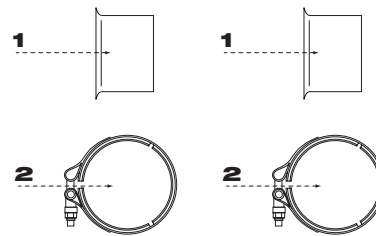

MOUNTING GROUP KITS / PARTS

C10536 5" Inline Applications 5" Exhaust Pipe

ILLUST. #	PART #	DESCRIPTION	QTY
1	C10511	Adapter	1
2	C10515	Adapter	1
3	C10620	Clamp	2

C10545 5" Inline Applications 5" Exhaust Pipe

ILLUST. #	PART #	DESCRIPTION	QTY
1	C10515	Adapter	2
2	C10620	Clamp	2

C10540 5" Inline Applications 4" Exhaust Pipe

ILLUST. #	PART #	DESCRIPTION	QTY
1	C10525	Adapter	2
2	C10620	Clamp	2

C10600 Exhaust Back Pressure

ILLUST. #	PART #	DESCRIPTION	QTY
1	C10650	Gauge	1
2	C10800	Hose	1
3	C10678	Fitting	1
4	C10677	Steel Tube	1
5	C10676	Fitting	1
6	C10775	Fitting	1

C11020 Remote Cylinder Filter

ILLUST. #	PART #	DESCRIPTION	QTY
1	C10687	Hose	1
2	C10686	Fitting	1
3	C11618	Tystrap	3