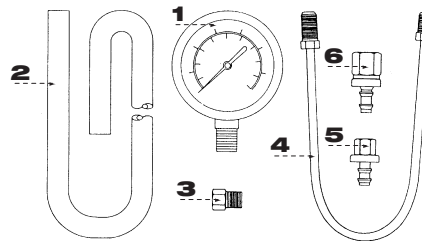

This illustration shows a C10250 DirectMount® unit, which is only used with some vehicle designs. Requires one C11750 "V" Clamp to connect to the Turbocharger and one C10620 for outlet side.

NOTE: C10175 (short version of C10100) can be substituted with some slight exhaust pipe modification.

MOUNTING GROUP KITS / PARTS

C10536 5" Inline Applications 5" Exhaust Pipe

ILLUST. #	PART #	DESCRIPTION	QTY
1	C10511	Adapter	1
2	C10515	Adapter	1
3	C10620	Clamp	2

C10545 5" Inline Applications 5" Exhaust Pipe

ILLUST. #	PART #	DESCRIPTION	QTY
1	C10515	Adapter	2
2	C10620	Clamp	2

C10540 5" Inline Applications 4" Exhaust Pipe

ILLUST. #	PART #	DESCRIPTION	QTY
1	C10525	Adapter	2
2	C10620	Clamp	2

C10600 Exhaust Back Pressure

ILLUST. #	PART #	DESCRIPTION	QTY
1	C10650	Gauge	1
2	C10800	Hose	1
3	C10678	Fitting	1
4	C10677	Steel Tube	1
5	C10676	Fitting	1
6	C10775	Fitting	1

C11020 Remote Cylinder Filter

ILLUST. #	PART #	DESCRIPTION	QTY
1	C10687	Hose	1
2	C10686	Fitting	1
3	C11618	Tystrap	3