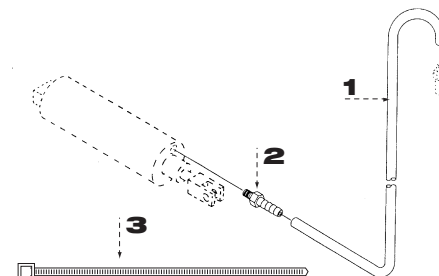

ILLUST. #	PART #	DESCRIPTION	QTY
1	C10515	Adapter	2
2	C10620	Clamp	2

C10540 5" Inline Applications 4" Exhaust Pipe

ILLUST. #	PART #	DESCRIPTION	QTY
1	C10525	Adapter	2
2	C10620	Clamp	2

C10600 Exhaust Back Pressure

ILLUST. #	PART #	DESCRIPTION	QTY
1	C10650	Gauge	1
2	C10800	Hose	1
3	C10678	Fitting	1
4	C10677	Steel Tube	1
5	C10676	Fitting	1
6	C10775	Fitting	1

C11020 Remote Cylinder Filter

ILLUST. #	PART #	DESCRIPTION	QTY
1	C10687	Hose	1
2	C10686	Fitting	1
3	C11618	Tystrap	3